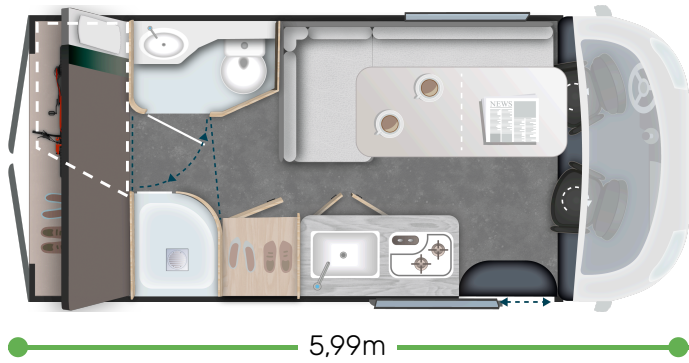

More info about this vehicle

2,05m

5,99m

2,65 m  
1,89 m

5

5

5

2992/3500

130x200  
68x183  
79,5x185  
88x1902.2L 140 HP / 103 kW /  
Manual4000 W diesel 33 LINE  
gas water heater 33 LINE

84L

## Strong points

5 BELTS  
LIT JUMEAUX + EXTENSION KING-SIZE  
LARGE BATHROOM  
VAN FOR FAMILY

## SPORT LINE ★★★★★

FIAT

- Campovolo grey
- Manual cab air conditioning
- Driver and passenger airbag
- Fix and go
- Swivel seats in the cab, with double armrests and adjustable height
- Cab seat covers with matching cushions
- Electric de-icing rearview mirrors
- Cruise control and speed limiter
- ESP
- Traction +
- Hill descent control
- Eco pack: Stop&Start, smart alternator, electronically-controlled fuel pump
- Double-locking windows with combined blinds/screens
- Interior cab isothermal shutters
- USB ports/USB-C
- Coded front bumper
- 16-inch black or diamond-cut alloy wheels (automatic transmission)
- All-season tyres
- Fog lamps
- TV-ready
- Heating using vehicle fuel used while on the road
- Bathroom with window
- Opening rear windows with window trim
- Entrance door exterior lighting
- Dining area table extension
- Electric step
- Maxi Cab
- Reinforced insulation "VPS"
- Solar panel ready (MPPT ready)
- Rear camera pre-wiring
- Pop-up roof
- Isofix anchorage